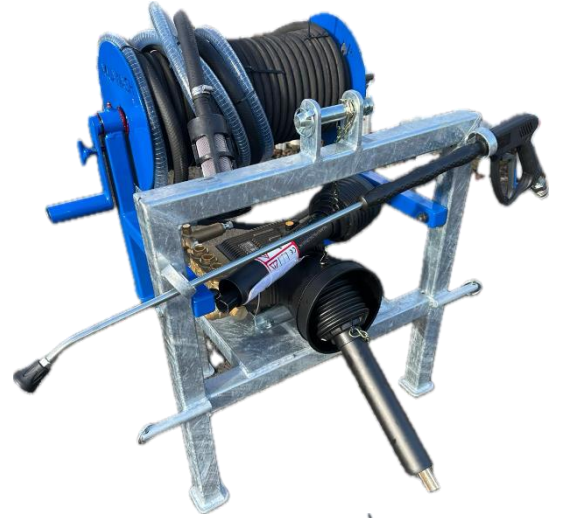

AQUAWASH

www.aquawash.co.uk

0141 881 3333

PTO 3000

OPTION 1 - Performance (540 rpm)	21 Litres per minute – 3000 PSI
OPTION 2 - Performance (1000 rpm)	30 Litres per minute – 3000 PSI
Pump Manufacturer	Annovi Reverberi
Frame	Power Coated or Galvanized (£75 Extra)
Drive	Telescopic PTO Shaft
Pump Protection	Burst Disc System
Suction & Bypass	2-Pipe System inc. Suction Hose with Filter and Return to Tank / Source Hose
Hose Reel	Complete with 120ft (40 Metres) of Heavy Duty Twin Wire High Pressure
Accessories Included	Steel Lance & Pistol
Optional Accessories	Turbo Nozzle / Drain Jetter