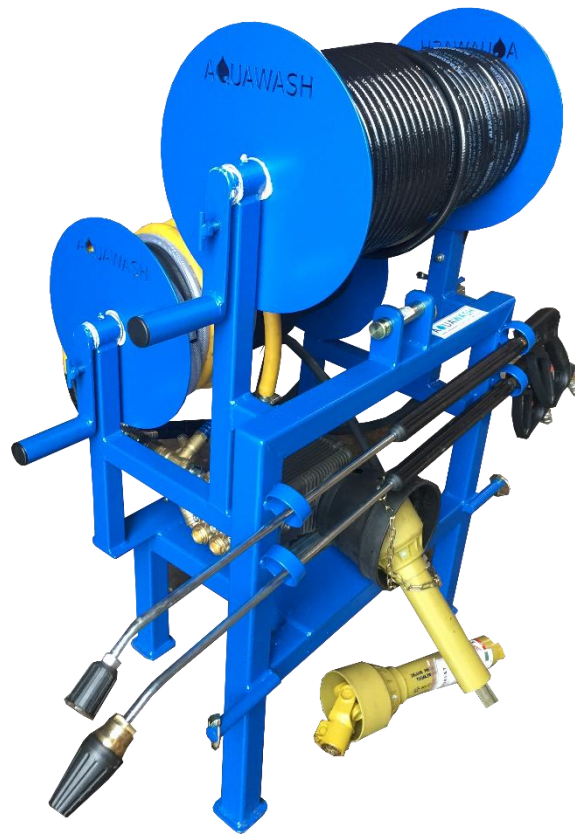

# AQUAWASH

www.aquawash.co.uk

0141 881 3333

<b>PTO 3000 Combi Unit</b>	
<b>Performance (1000 rpm)</b>	30 Litres per minute – 3000 PSI
<b>Pump Manufacturer</b>	Annovi Reverberi
<b>Frame</b>	Power Coated or Galvanised
<b>Drive</b>	Telescopic PTO Shaft
<b>Pump Protection</b>	Burst Disc System
<b>Bypass</b>	Zero-Pressure System
<b>Hose Reel (Powerwashing)</b>	Complete with 40 Metres of Heavy Duty Twin Wire High Pressure Hose
<b>Hose Reel (Drain Jetting)</b>	Complete with 80 Metres of Thermoplastic Drain Jetting Hose
<b>Accessories Included</b>	Steel Lance & Pistol
<b>Optional Accessories</b>	Turbo Nozzle